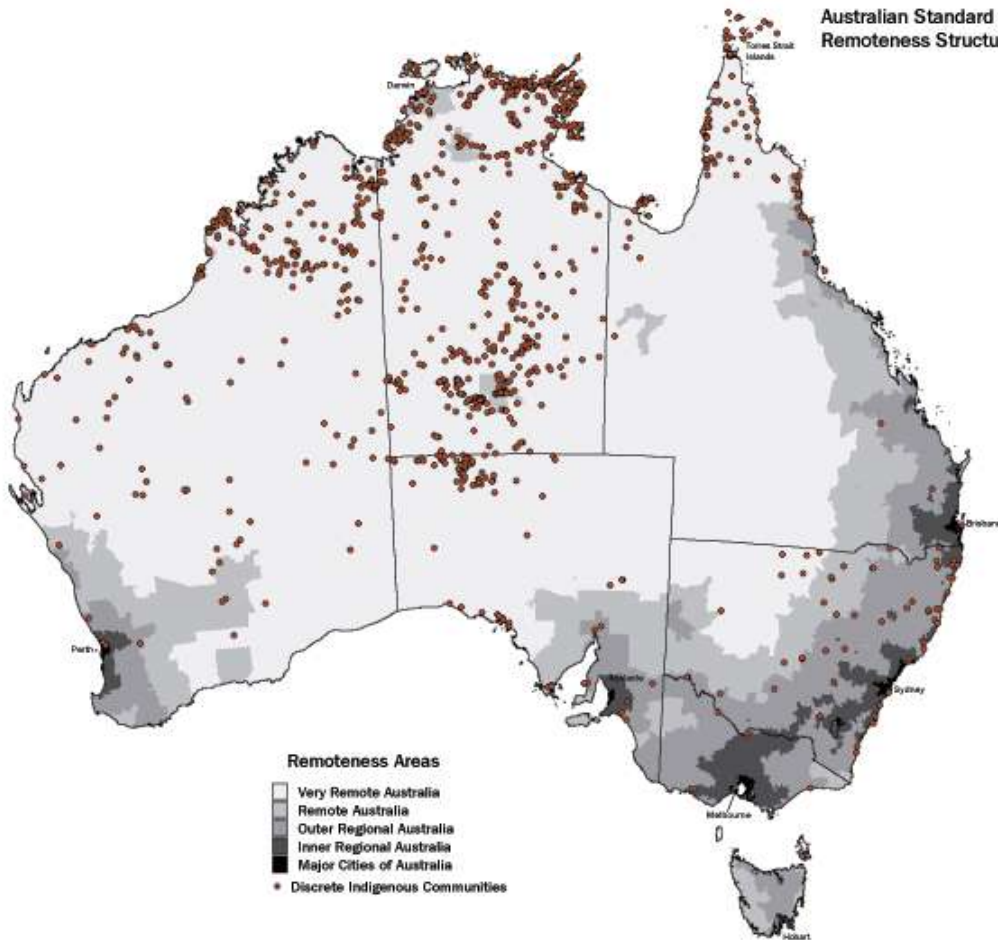

A stylized map of Australia is centered on the page. The map is white with a thick black outline and is set against a background of a blue sky above and brown ground below. The map has a slight drop shadow. The text 'remoteFOCUS' is written across the map in a black, sans-serif font. Below it, the tagline 'Revitalising Remote Australia' is written in a smaller, italicized, black font. At the bottom center of the map, there is a logo for 'DESERT KNOWLEDGE AUSTRALIA' which consists of a stylized blue and orange circular graphic above the text. A small white triangle with a black outline is located at the bottom right corner of the map's outline.

remoteFOCUS

Revitalising Remote Australia

desertknowledge.com.au/remotefocus

Desert Australia
... 70% of continent
... 2.5% of population

Remoteness Areas

- Major Cities
- Inner Regional
- Outer Regional
- Remote
- Very Remote

Remote Australia
...85% of continent
...4.5% of population

Sparse...

Patchy...

Mobile...

population

Discrete Indigenous communities by Remoteness Areas

Australian Standard Geographical Classification
Remoteness Structure 2001

A stylized map of Australia is centered on the page. The map is white with a thick black outline and is set against a background of a blue sky above and brown ground below. The map has a slight drop shadow. The text 'remoteFOCUS' is written across the middle of the map. Below it, the tagline 'Revitalising Remote Australia' is written in a smaller, italicized font. At the bottom of the map, there is a small yellow triangle pointing downwards. Below the map, the logo for 'DESERT KNOWLEDGE AUSTRALIA' is displayed, featuring a stylized blue and orange circular graphic above the text.