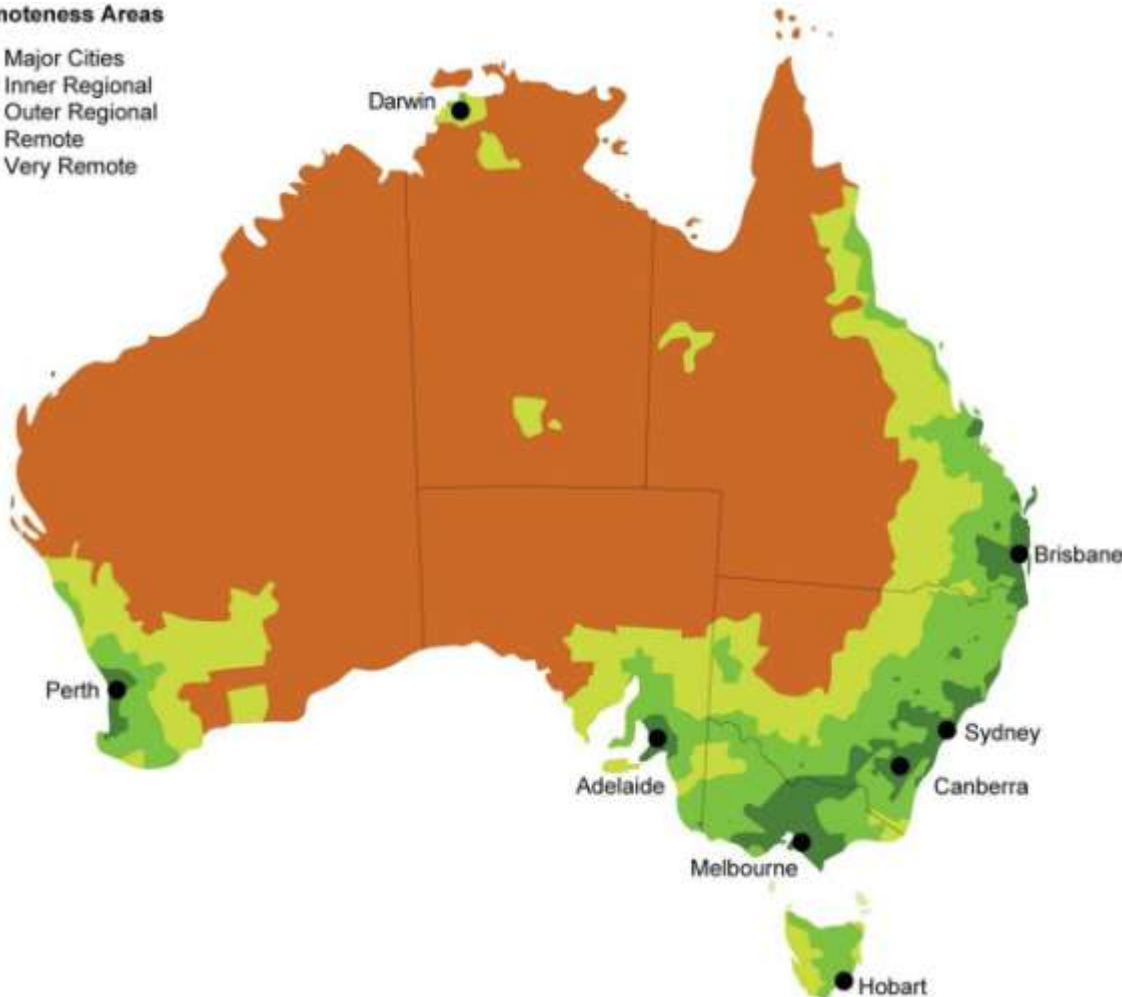

A stylized map of Australia is centered on the page. The map is white with a thick black outline and is set against a background of a blue sky above and brown ground below. The map has a slight drop shadow. The text 'remoteFOCUS' is written across the map in a black, sans-serif font. Below it, the tagline 'Revitalising Remote Australia' is written in a smaller, italicized, black font. At the bottom center of the map, there is a logo for 'DESERT KNOWLEDGE AUSTRALIA' which consists of a stylized blue and orange circular graphic above the text. A small white triangle with a black outline is located at the bottom right corner of the map's outline.

remoteFOCUS

Revitalising Remote Australia

desertknowledge.com.au/remotefocus

Desert Australia
... 70% of continent
... 2.5% of population

Remoteness Areas

- Major Cities
- Inner Regional
- Outer Regional
- Remote
- Very Remote

Remote Australia
...85% of continent
...4.5% of population

Sparse...

Patchy...

Mobile...

population

Discrete Indigenous communities by Remoteness Areas

Australian Standard Geographical Classification
Remoteness Structure 2001

A stylized map of Australia is centered on the page. The map is white with a thick black outline and is set against a background of a blue sky above and brown ground below. The map has a slight drop shadow. The text 'remoteFOCUS' is written across the middle of the map. Below it, the tagline 'Revitalising Remote Australia' is written in a smaller, italicized font. At the bottom of the map, there is a small yellow triangle pointing downwards. Below the map, the logo for 'DESERT KNOWLEDGE AUSTRALIA' is displayed, featuring a stylized blue and orange circular graphic above the text.