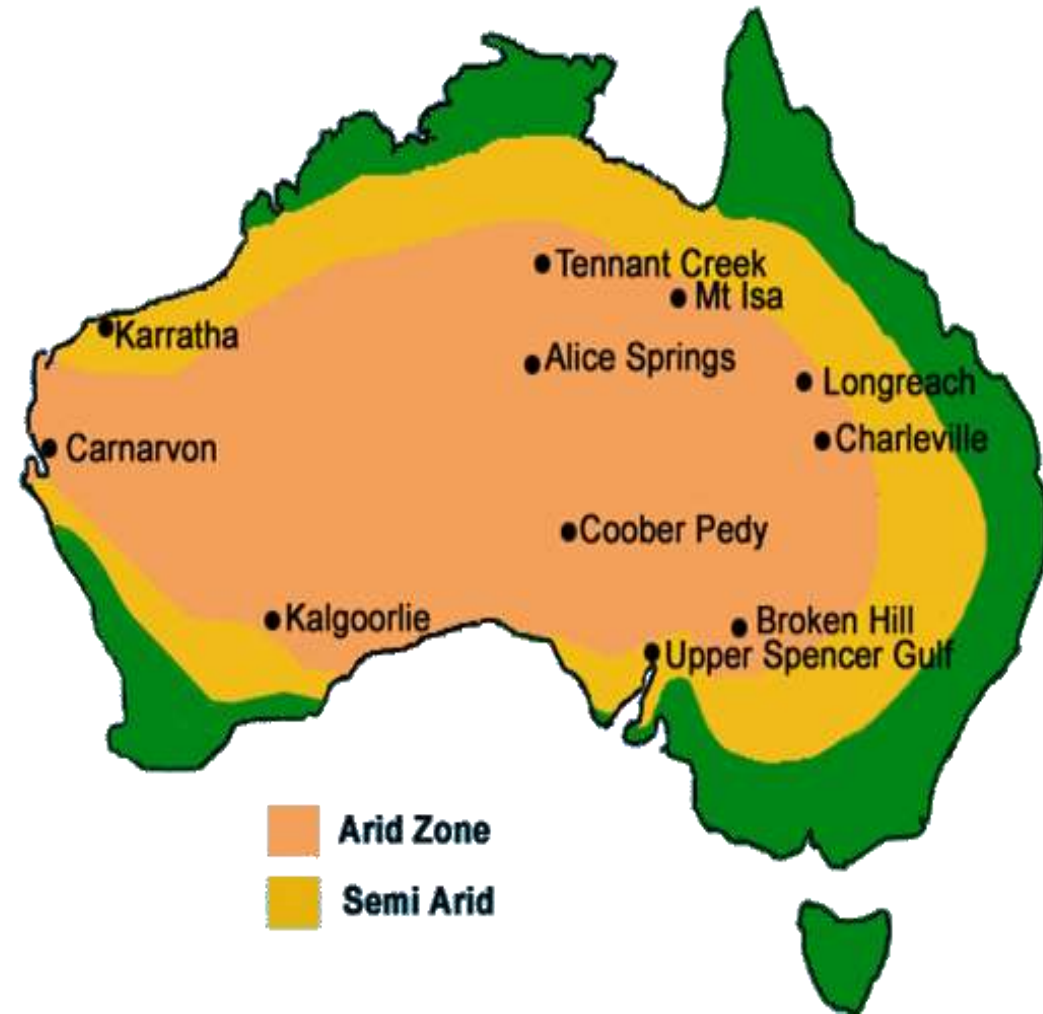

A stylized map of Australia is centered on the page. The map is white with a thick black outline and is set against a background of a blue sky above and brown ground below. The map has a slight drop shadow. The text 'remoteFOCUS' is written across the map in a black, sans-serif font. Below it, the tagline 'Revitalising Remote Australia' is written in a smaller, italicized, black font. At the bottom center of the map, there is a logo for 'DESERT KNOWLEDGE AUSTRALIA' which consists of a stylized blue and orange circular graphic above the text. A small white triangle with a black outline is located at the bottom right corner of the map's outline.

remoteFOCUS

Revitalising Remote Australia

desertknowledge.com.au/remotefocus

Desert Australia
... 70% of continent
... 2.5% of population

Remoteness Areas

- Major Cities
- Inner Regional
- Outer Regional
- Remote
- Very Remote

High concentration of
Indigenous communities

Desert Knowledge Networks

creating opportunities and meeting
desert challenges through partnerships,
know-how and innovation

harmony
sustainability
wealth creation

A stylized map of Australia is centered on the page. The map is white with a thick black outline and is set against a background of a blue sky above and brown ground below. The map has a slight drop shadow. The text 'remoteFOCUS' is written across the middle of the map. Below it, the tagline 'Revitalising Remote Australia' is written in a smaller, italicized font. At the bottom of the map, there is a small yellow triangle pointing downwards. Below the map, the logo for 'DESERT KNOWLEDGE AUSTRALIA' is displayed, featuring a stylized blue and orange circular graphic above the text.